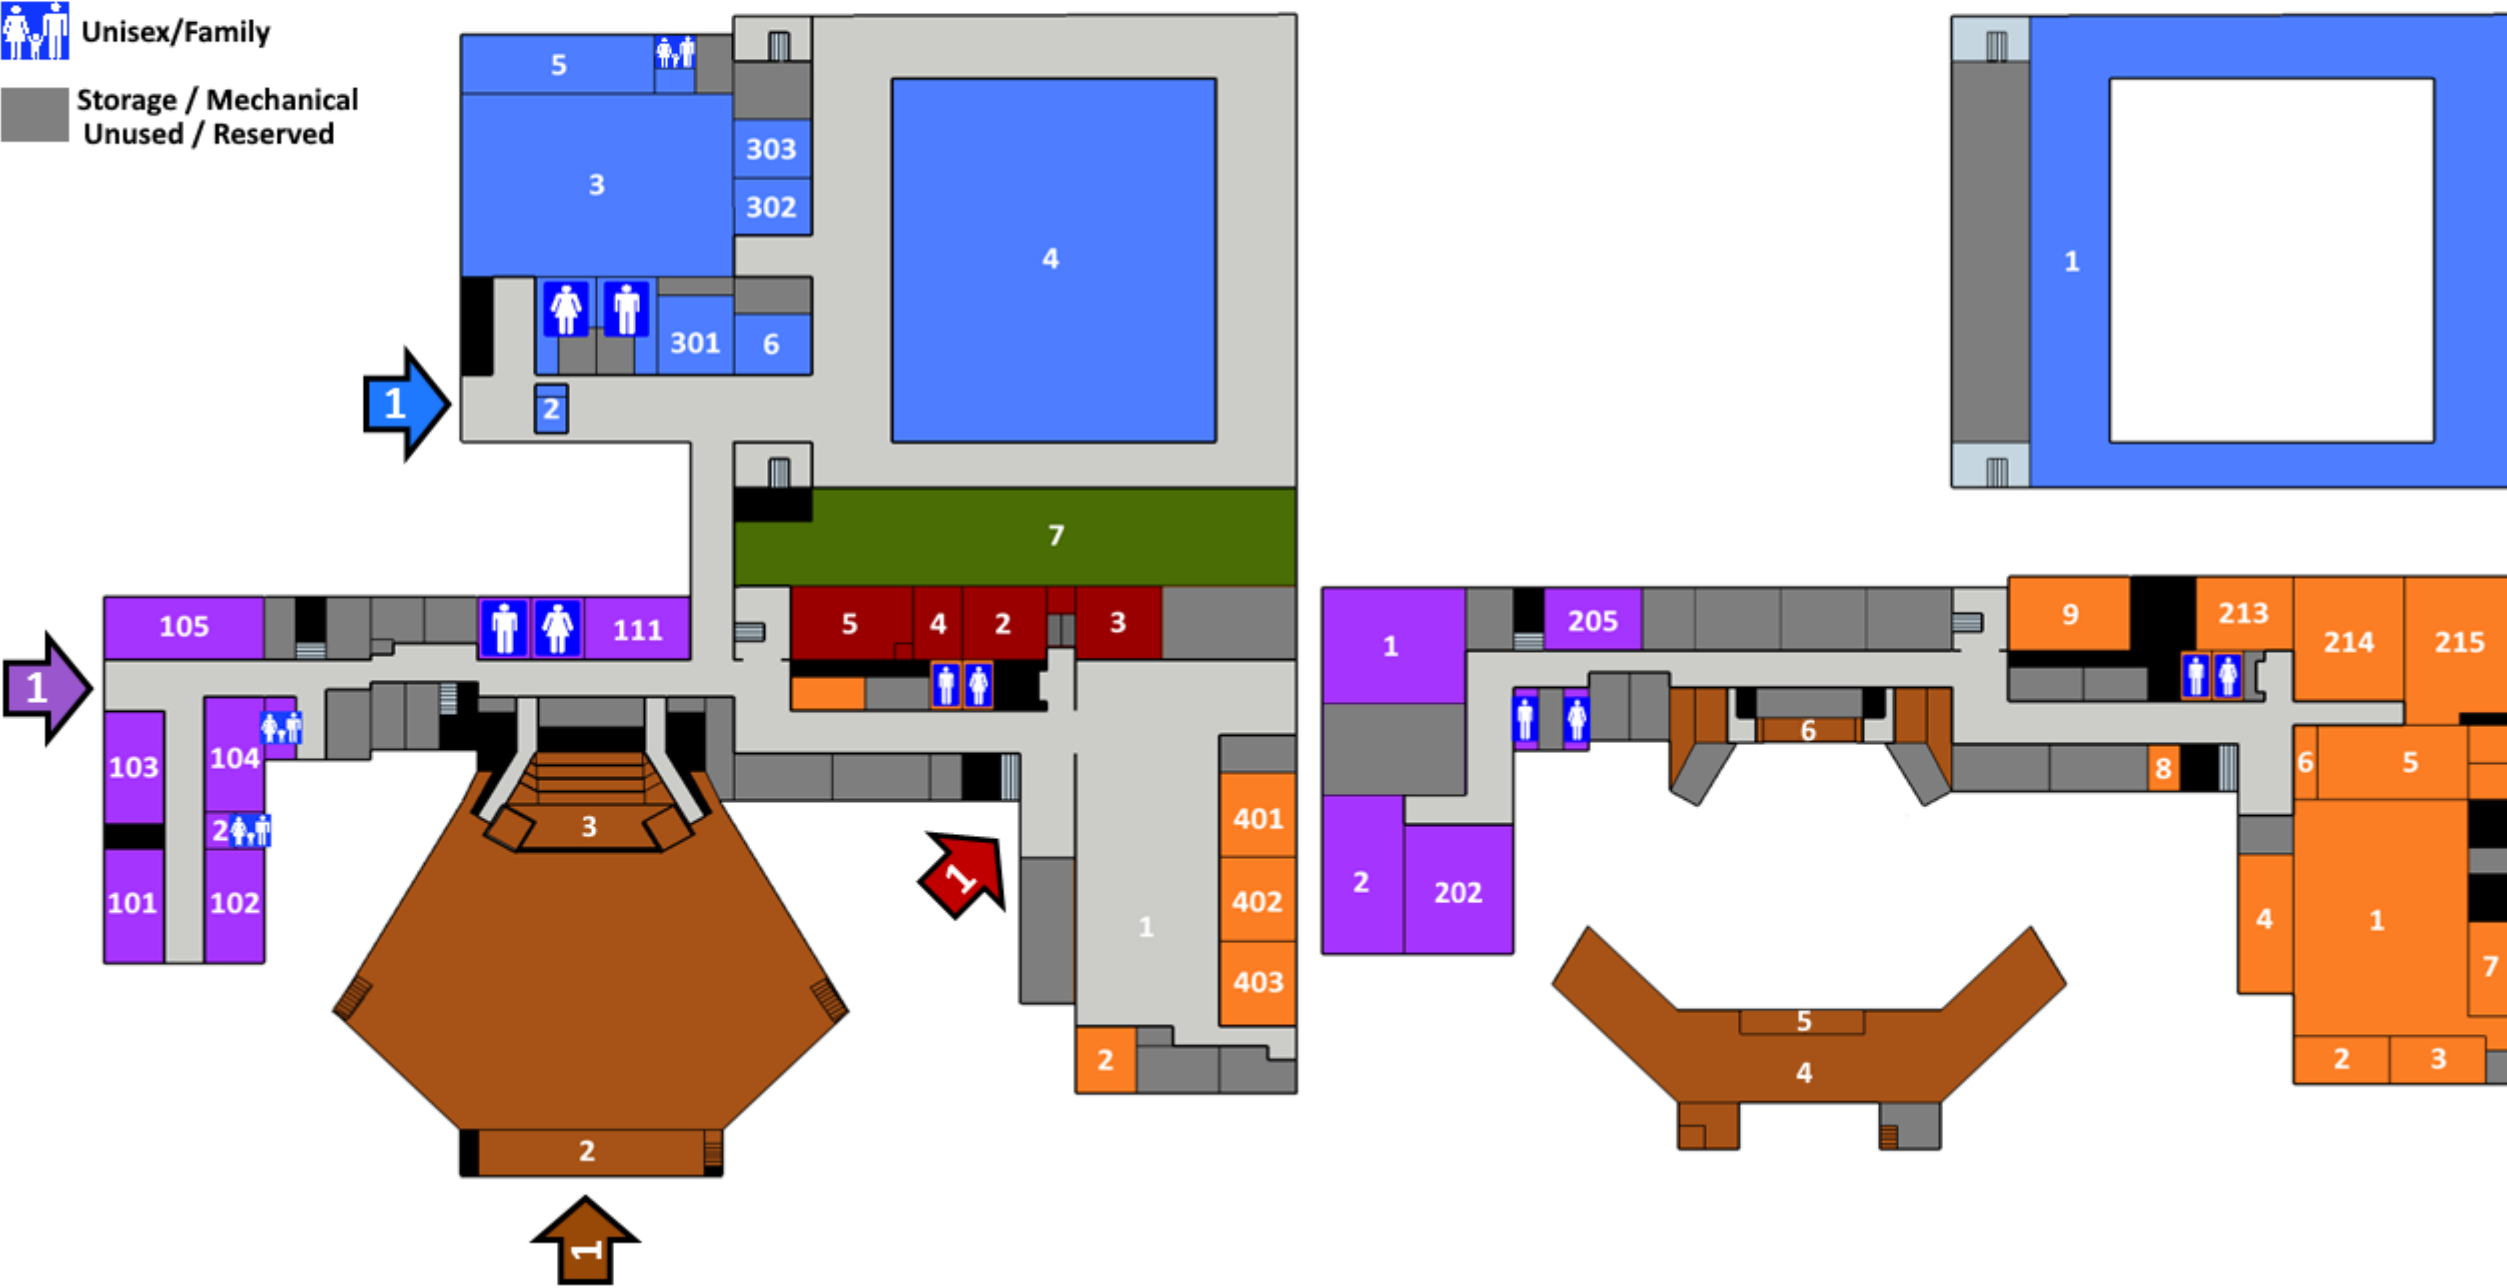

The New Life Center - Downstairs

- 1 Welcome Center Entrance
- 2 Welcome Center
- 3 New Life Center
- 4 Gym
- 5 Kitchen
- 6 Music Minister's Office
- 7 Playground

The New Life Center - Upstairs

- 1 Walking Track

- Men's
- Women's
- Unisex/Family

Storage / Mechanical
Unused / Reserved

East Wing - Downstairs - Old Fellowship Hall

- 1 Senior Adult Assembly / Choir Practice
- 2 Saints of Joy - Meeting Room

East Wing - Upstairs - Youth Department

- 1 Youth Room
- 2 Minister of Students' Office
- 3 Conference Room
- 4 Kitchen
- 5 Game Rooms
- 6 Study Area
- 7 Video Game Room
- 8 War Room
- 9 Deacons - Meeting Room

Church Office

- 1 Church Office Entrance (Weekdays Only)
- 2 Secretary's Office
- 3 Pastor's Office
- 4 Office
- 5 Conference Room

Sanctuary

- 1 Sanctuary Entrance
- 2 Vestibule
- 3 Stage

Sanctuary - Upstairs

- 4 Balcony
- 5 Control Booth
- 6 Baptistry

West Wing - Downstairs - Nursery

- 1 Family Entrance
- 2 Changing Station

Nursery

- 101 Bed Babies
- 102 Creepers
- 104 Toddlers
- 105 Preschool

West Wing - Upstairs - Children's Department

- 1 Children's Church
- 2 Bible Drills